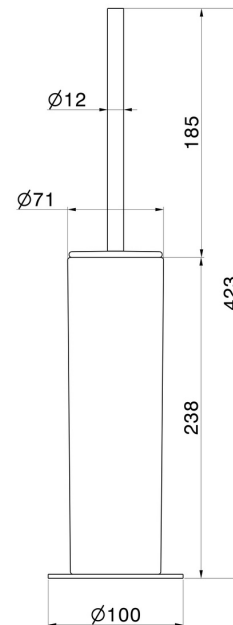

ROUND ACCESSORIES

67266.59.064

Freestanding toilet brush holder with brush. Black ceramic -
finish PVD Brushed Gun Metal

PVD Brushed Gun Metal

FEATURES

Material	Ceramic
Installation	Freestanding

TECHNICAL DRAWING

ROUND ACCESSORIES

67266.59.064

Freestanding toilet brush holder with brush. Black ceramic - finish PVD Brushed Gun Metal

AVAILABLE FINISHES

59.064

PVD Brushed Gun Metal

01.014

finish Matt White