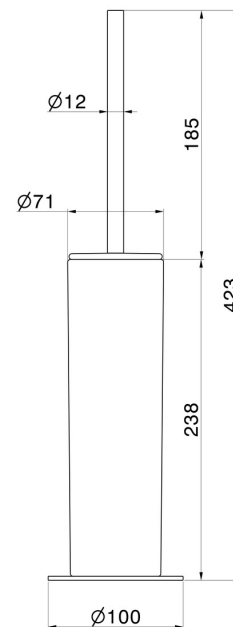

# ROUND ACCESSORIES

**67266.59.066**

Freestanding toilet brush holder with brush. Black ceramic -  
finish PVD Brushed steel

PVD Brushed steel

## TECHNICAL DRAWING

---