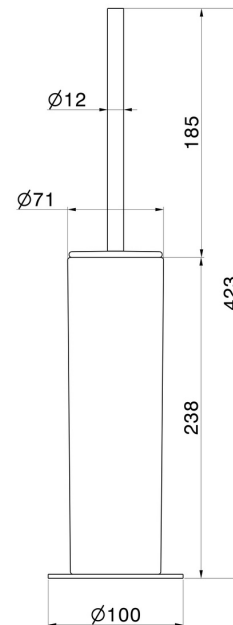

# ROUND ACCESSORIES

67266.59.097

Freestanding toilet brush holder with brush. Black ceramic -  
finish PVD Brushed Gold

PVD Brushed Gold

## TECHNICAL DRAWING

---