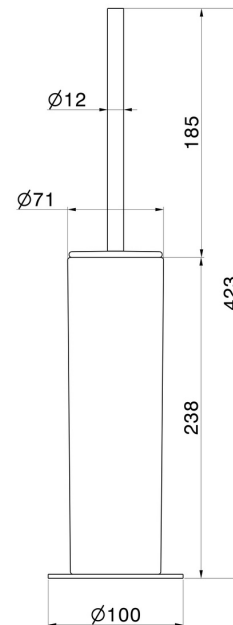

ROUND ACCESSORIES

67266.59.098

Freestanding toilet brush holder with brush. Black ceramic -
finish PVD Brushed Pale Gold

PVD Brushed Pale Gold

FEATURES

Material	Ceramic
Installation	Freestanding

TECHNICAL DRAWING

ROUND ACCESSORIES

67266.59.098

Freestanding toilet brush holder with brush. Black ceramic - finish PVD Brushed Pale Gold

AVAILABLE FINISHES

59.098

PVD Brushed Pale Gold

01.014

finish Matt White