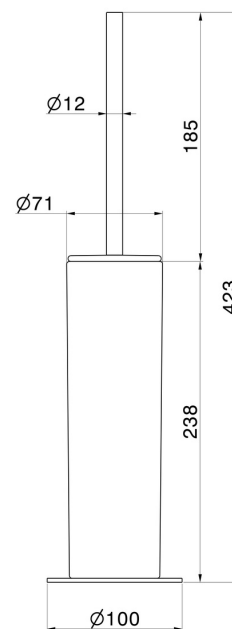

ROUND ACCESSORIES

67266.61.020

Freestanding toilet brush holder with brush. Black ceramic -
finish PVD Glossy Gold

PVD Glossy Gold

FEATURES

Material
Installation

Ceramic
Freestanding

TECHNICAL DRAWING

ROUND ACCESSORIES

67266.61.020

Freestanding toilet brush holder with brush. Black ceramic - finish PVD Glossy Gold

AVAILABLE FINISHES

61.020

PVD Glossy Gold

01.014

finish Matt White