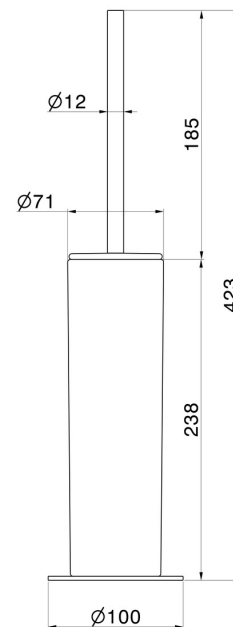

ROUND ACCESSORIES

67266.M0.070

Freestanding toilet brush holder with brush. Black ceramic -
finish Titanium Satin

Titanium Satin

FEATURES

Material

Ceramic

Installation

Freestanding

TECHNICAL DRAWING

ROUND ACCESSORIES

67266.M0.070

Freestanding toilet brush holder with brush. Black ceramic - finish Titanium Satin

AVAILABLE FINISHES

M0.070

Titanium Satin