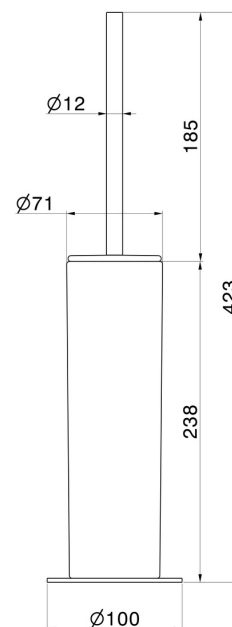

# ROUND ACCESSORIES

67266.M0.071

Freestanding toilet brush holder with brush. Black ceramic -  
finish Gold Satin

## TECHNICAL DRAWING

---