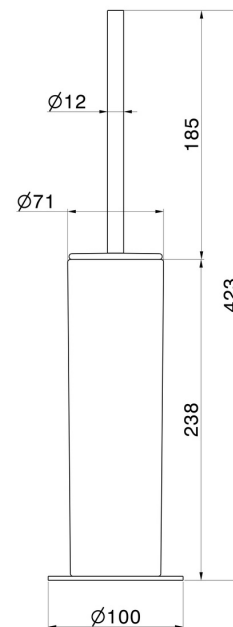

ROUND ACCESSORIES

67266.M0.072

Freestanding toilet brush holder with brush. Black ceramic -
finish Copper Satin

FEATURES

Material	Ceramic
Installation	Freestanding

TECHNICAL DRAWING

ROUND ACCESSORIES

67266.M0.072

21.018

finish Chrome

47.083

finish Groove Bronze

58.061

finish PVD Copper Bronze

58.063

finish PVD Gun Metal