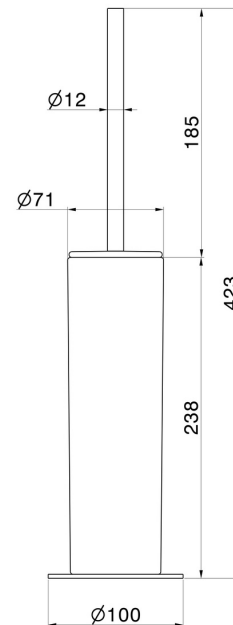

ROUND ACCESSORIES

67266.M0.075

Freestanding toilet brush holder with brush. Black ceramic -
finish Copper Glossy

FEATURES

Material	Ceramic
Installation	Freestanding

TECHNICAL DRAWING

ROUND ACCESSORIES

67266.M0.075

21.018

finish Chrome

47.083

finish Groove Bronze

58.061

finish PVD Copper Bronze

58.063

finish PVD Gun Metal