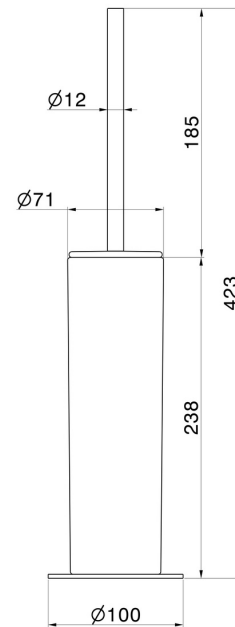

# ROUND ACCESSORIES

67266.M0.077

Freestanding toilet brush holder with brush. Black ceramic - finish Carbon Satin

Carbon Satin

## TECHNICAL DRAWING

---