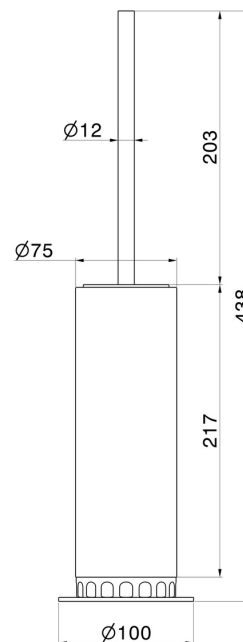

IONIKA SUPREME ACCESSORIES

73666.01.014

Freestanding toilet brush holder with brush. Black marble -
finish Matt White

FEATURES

Material	Marble
Installation	Freestanding

TECHNICAL DRAWING

IONIKA SUPREME ACCESSORIES