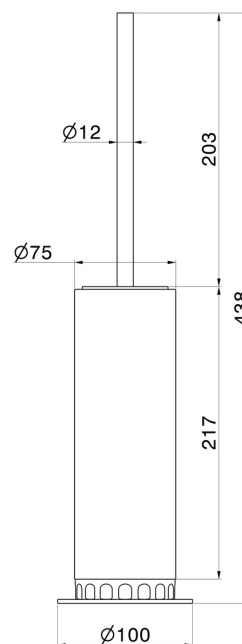

IONIKA SUPREME ACCESSORIES

73666.59.098

Freestanding toilet brush holder with brush. Black marble -
finish PVD Brushed Pale Gold

PVD Brushed Pale Gold

FEATURES

Material	Marble
Installation	Freestanding

TECHNICAL DRAWING