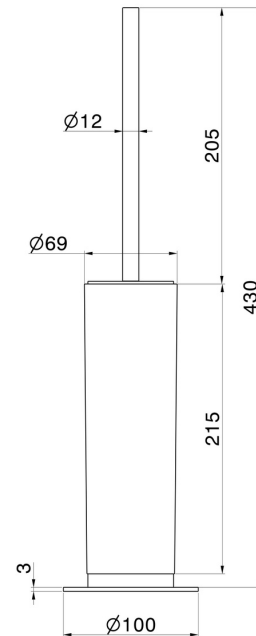

X-STEEL ACCESSORIES

73266X.50.050

Freestanding toilet brush holder with brush. Black resin - finish
Stainless Steel

Stainless Steel

FEATURES

Material
Installation

Resin
Freestanding

TECHNICAL DRAWING

X-STEEL ACCESSORIES

73266X.50.050

Freestanding toilet brush holder with brush. Black resin - finish Stainless Steel

AVAILABLE FINISHES

50.050

Stainless Steel

59.064

finish PVD Brushed Gun Metal