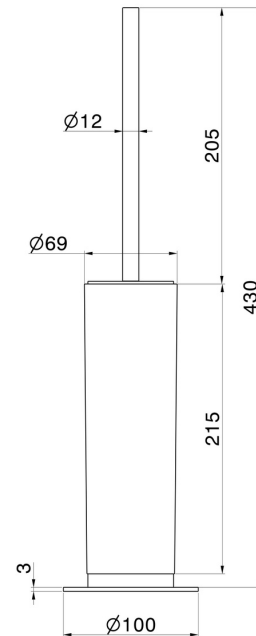

### TECHNICAL DRAWING

---

**X-STEEL ACCESSORIES**

**73266X.59.064**

Freestanding toilet brush holder with brush. Black resin - finish PVD Brushed Gun Metal

**AVAILABLE FINISHES**

---

**59.064**