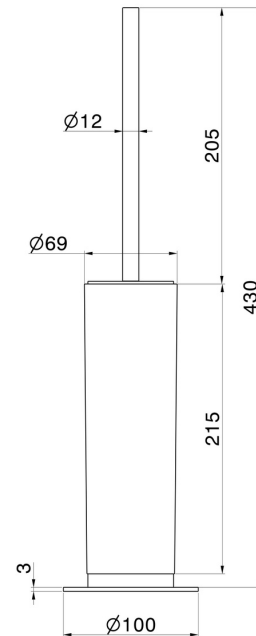

X-STEEL ACCESSORIES

73266X.59.067

Freestanding toilet brush holder with brush. Black resin - finish
PVD Brushed Copper Bronze

PVD Brushed Copper Bronze

FEATURES

Material
Installation

Resin
Freestanding

TECHNICAL DRAWING

X-STEEL ACCESSORIES

73266X.59.067

Freestanding toilet brush holder with brush. Black resin - finish PVD Brushed Copper Bronze

AVAILABLE FINISHES

59.067

PVD Brushed Copper Bronze

50.050

finish Stainless Steel