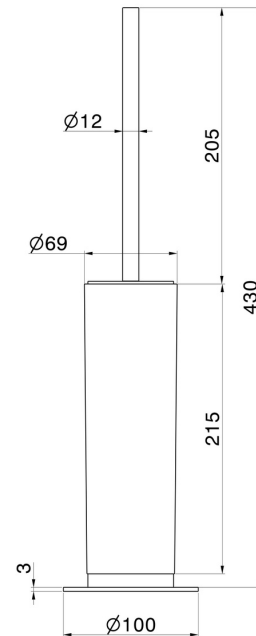

X-STEEL ACCESSORIES

73266X.59.097

Freestanding toilet brush holder with brush. Black resin - finish
PVD Brushed Gold

PVD Brushed Gold

FEATURES

Material

Resin

Installation

Freestanding

TECHNICAL DRAWING

X-STEEL ACCESSORIES

73266X.59.097

Freestanding toilet brush holder with brush. Black resin - finish PVD Brushed Gold

AVAILABLE FINISHES

59.097

PVD Brushed Gold