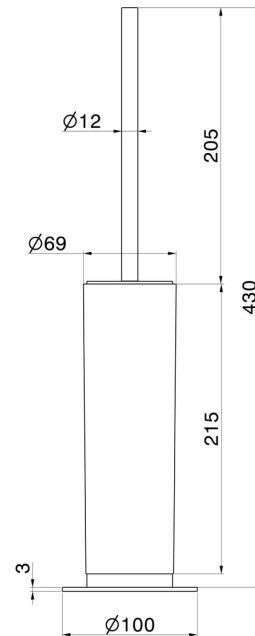

X-STEEL ACCESSORIES

73266X.59.098

Freestanding toilet brush holder with brush. Black resin - finish
PVD Brushed Pale Gold

PVD Brushed Pale Gold

FEATURES

Material
Installation

Resin
Freestanding

TECHNICAL DRAWING

X-STEEL ACCESSORIES

73266X.59.098

Freestanding toilet brush holder with brush. Black resin - finish PVD Brushed Pale Gold

AVAILABLE FINISHES

59.098

PVD Brushed Pale Gold

50.050

finish Stainless Steel