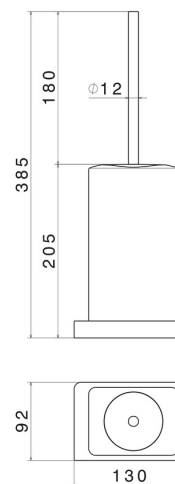

SQUARE ACCESSORIES

62965.01.014

Freestanding toilet brush holder with brush. White ceramic -
finish Matt White

FEATURES

Material	Ceramic
Installation	Freestanding

TECHNICAL DRAWING

SQUARE ACCESSORIES

62965.01.014