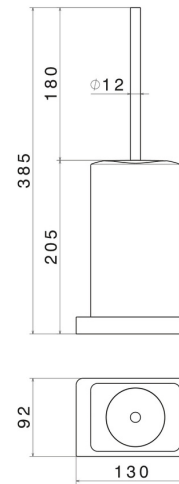

SQUARE ACCESSORIES

62965.01.093

Freestanding toilet brush holder with brush. White ceramic -
finish Matt Black

FEATURES

Material	Ceramic
Installation	Freestanding

TECHNICAL DRAWING

SQUARE ACCESSORIES

62965.01.093