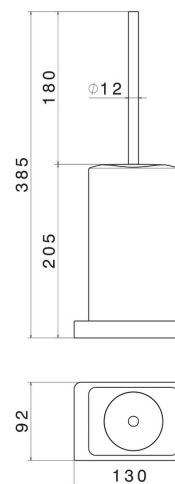

SQUARE ACCESSORIES

62965.21.018

Freestanding toilet brush holder with brush. White ceramic -
finish Chrome

Chrome

FEATURES

Material	Ceramic
Installation	Freestanding

TECHNICAL DRAWING

SQUARE ACCESSORIES