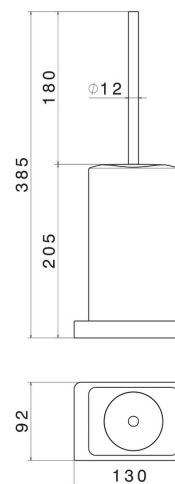

# SQUARE ACCESSORIES

**62965.58.061**

Freestanding toilet brush holder with brush. White ceramic -  
finish PVD Copper Bronze

PVD Copper Bronze

## TECHNICAL DRAWING

---