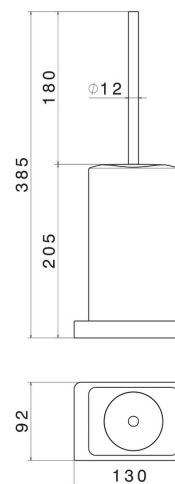

SQUARE ACCESSORIES

62965.58.063

Freestanding toilet brush holder with brush. White ceramic -
finish PVD Gun Metal

PVD Gun Metal

FEATURES

Material	Ceramic
Installation	Freestanding

TECHNICAL DRAWING

SQUARE ACCESSORIES