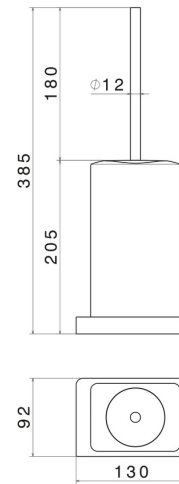

SQUARE ACCESSORIES

62965.59.064

Freestanding toilet brush holder with brush. White ceramic -
finish PVD Brushed Gun Metal

PVD Brushed Gun Metal

FEATURES

Material

Ceramic

Installation

Freestanding

TECHNICAL DRAWING

SQUARE ACCESSORIES

62965.59.064

Freestanding toilet brush holder with brush. White ceramic - finish PVD Brushed Gun Metal

AVAILABLE FINISHES

59.064

PVD Brushed Gun Metal