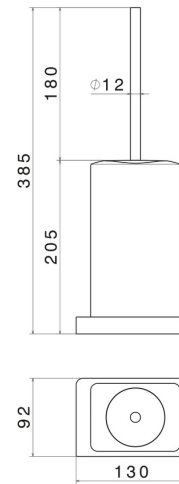

SQUARE ACCESSORIES

62965.59.066

Freestanding toilet brush holder with brush. White ceramic -
finish PVD Brushed steel

PVD Brushed steel

FEATURES

Material

Ceramic

Installation

Freestanding

TECHNICAL DRAWING

SQUARE ACCESSORIES

62965.59.066

Freestanding toilet brush holder with brush. White ceramic - finish PVD Brushed steel

AVAILABLE FINISHES

59.066

PVD Brushed steel