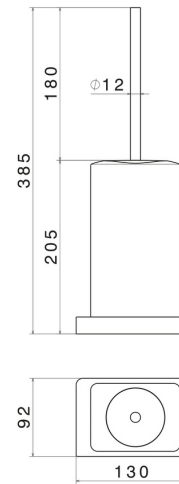

# SQUARE ACCESSORIES

**62965.59.067**

Freestanding toilet brush holder with brush. White ceramic -  
finish PVD Brushed Copper Bronze

PVD Brushed Copper Bronze

## TECHNICAL DRAWING

---