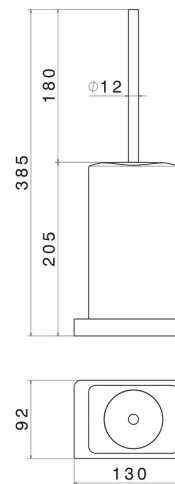

SQUARE ACCESSORIES

62965.61.020

Freestanding toilet brush holder with brush. White ceramic -
finish PVD Glossy Gold

PVD Glossy Gold

FEATURES

Material	Ceramic
Installation	Freestanding

TECHNICAL DRAWING

SQUARE ACCESSORIES