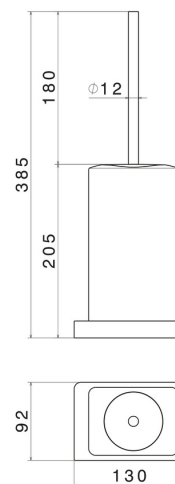

TECHNICAL DRAWING