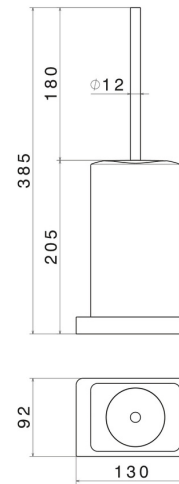

SQUARE ACCESSORIES

62965.M0.072

Freestanding toilet brush holder with brush. White ceramic -
finish Copper Satin

FEATURES

Material	Ceramic
Installation	Freestanding

TECHNICAL DRAWING

SQUARE ACCESSORIES

62965.M0.072