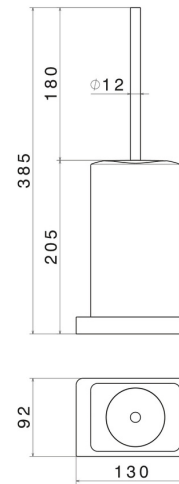

SQUARE ACCESSORIES

62965.M0.075

Freestanding toilet brush holder with brush. White ceramic -
finish Copper Glossy

FEATURES

Material	Ceramic
Installation	Freestanding

TECHNICAL DRAWING

SQUARE ACCESSORIES

62965.M0.075