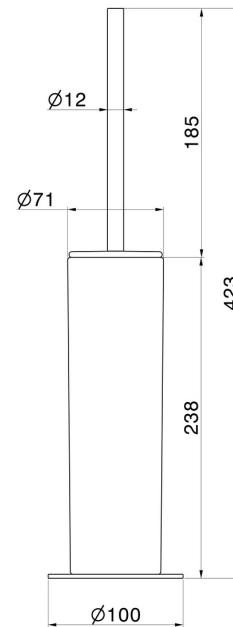

# ROUND ACCESSORIES

**67265.01.014**

Freestanding toilet brush holder with brush. White ceramic -  
finish Matt White

## TECHNICAL DRAWING

---