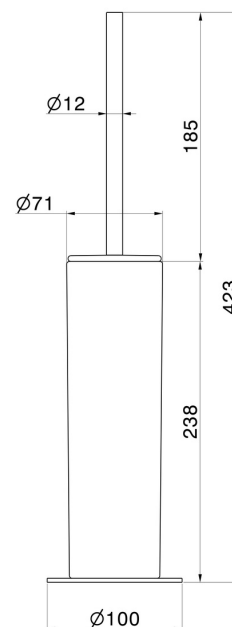

ROUND ACCESSORIES

67265.01.093

Freestanding toilet brush holder with brush. White ceramic -
finish Matt Black

Matt Black

FEATURES

Material	Ceramic
Installation	Freestanding

TECHNICAL DRAWING

ROUND ACCESSORIES

67265.01.093

Freestanding toilet brush holder with brush. White ceramic - finish Matt Black

AVAILABLE FINISHES

01.093

Matt Black

01.014

finish Matt White

21.018

finish Chrome

47.083

finish Groove Bronze

58.061

finish PVD Copper Bronze

58.063

finish PVD Gun Metal

59.064