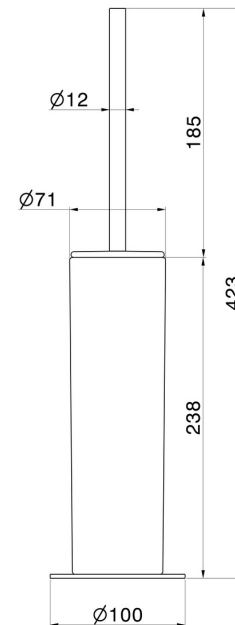

ROUND ACCESSORIES

67265.21.018

Freestanding toilet brush holder with brush. White ceramic -
finish Chrome

Chrome

FEATURES

Material	Ceramic
Installation	Freestanding

TECHNICAL DRAWING

AR Preview
try it in your home

More Details
on our [website](#)

ROUND ACCESSORIES

67265.21.018

Freestanding toilet brush holder with brush. White ceramic - finish Chrome

AVAILABLE FINISHES

21.018

Chrome

01.014