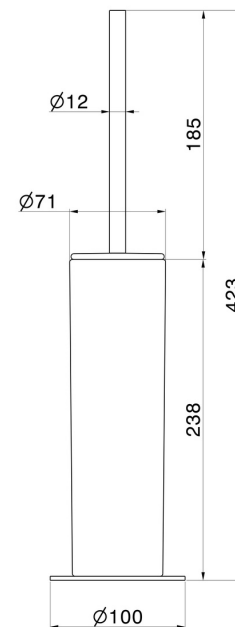

ROUND ACCESSORIES

67265.47.083

Freestanding toilet brush holder with brush. White ceramic -
finish Groove Bronze

Groove Bronze

FEATURES

Material

Ceramic

Installation

Freestanding

TECHNICAL DRAWING

ROUND ACCESSORIES

67265.47.083

Freestanding toilet brush holder with brush. White ceramic - finish Groove Bronze

AVAILABLE FINISHES

47.083

Groove Bronze