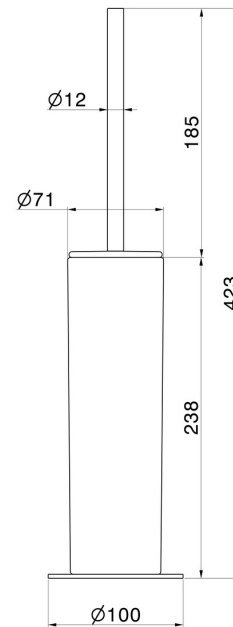

# ROUND ACCESSORIES

**67265.58.061**

Freestanding toilet brush holder with brush. White ceramic -  
finish PVD Copper Bronze

PVD Copper Bronze

## TECHNICAL DRAWING

---