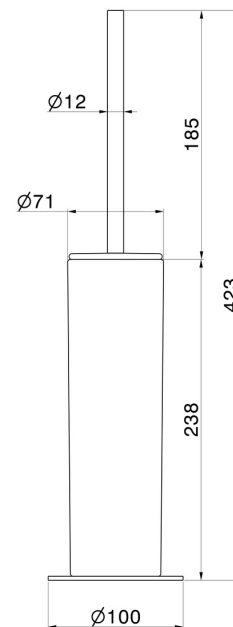

ROUND ACCESSORIES

67265.58.063

Freestanding toilet brush holder with brush. White ceramic -
finish PVD Gun Metal

PVD Gun Metal

FEATURES

Material	Ceramic
Installation	Freestanding

TECHNICAL DRAWING

ROUND ACCESSORIES

67265.58.063

Freestanding toilet brush holder with brush. White ceramic - finish PVD Gun Metal

AVAILABLE FINISHES

58.063

PVD Gun Metal

01.014

finish Matt White

01.093