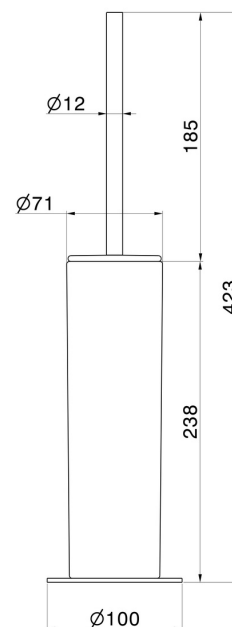

## ROUND ACCESSORIES

**67265.59.064**

Freestanding toilet brush holder with brush. White ceramic -  
finish PVD Brushed Gun Metal

PVD Brushed Gun Metal

### TECHNICAL DRAWING

---