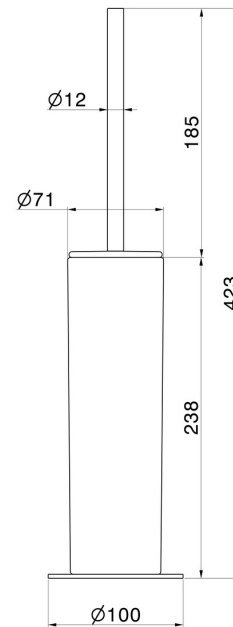

ROUND ACCESSORIES

67265.59.066

Freestanding toilet brush holder with brush. White ceramic -
finish PVD Brushed steel

PVD Brushed steel

FEATURES

Material	Ceramic
Installation	Freestanding

TECHNICAL DRAWING

ROUND ACCESSORIES

67265.59.066

Freestanding toilet brush holder with brush. White ceramic - finish PVD Brushed steel

AVAILABLE FINISHES

59.066

PVD Brushed steel

01.014

finish Matt White

01.093