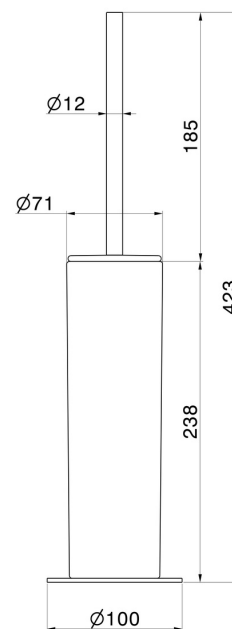

## ROUND ACCESSORIES

67265.59.097

Freestanding toilet brush holder with brush. White ceramic -  
finish PVD Brushed Gold

PVD Brushed Gold

### TECHNICAL DRAWING

---