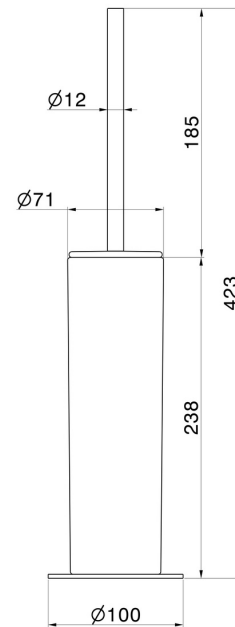

ROUND ACCESSORIES

67265.61.020

Freestanding toilet brush holder with brush. White ceramic -
finish PVD Glossy Gold

PVD Glossy Gold

FEATURES

Material	Ceramic
Installation	Freestanding

TECHNICAL DRAWING

ROUND ACCESSORIES

67265.61.020

Freestanding toilet brush holder with brush. White ceramic - finish PVD Glossy Gold

AVAILABLE FINISHES

61.020

PVD Glossy Gold

01.014

finish Matt White

01.093

finish Matt Black

21.018

finish Chrome

47.083

finish Groove Bronze

58.061

finish PVD Copper Bronze

58.063