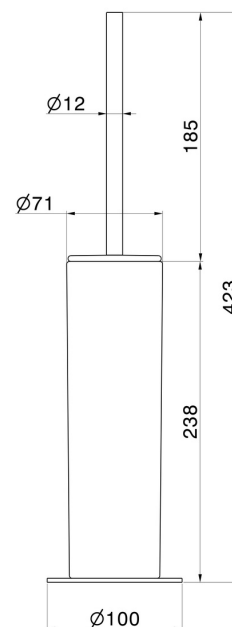

ROUND ACCESSORIES

67265.M0.070

Freestanding toilet brush holder with brush. White ceramic -
finish Titanium Satin

Titanium Satin

FEATURES

Material
Installation

Ceramic
Freestanding

TECHNICAL DRAWING

ROUND ACCESSORIES

67265.M0.070

Freestanding toilet brush holder with brush. White ceramic - finish Titanium Satin

AVAILABLE FINISHES

M0.070

Titanium Satin

01.014

finish Matt White