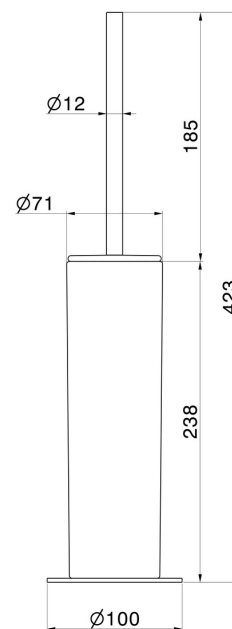

ROUND ACCESSORIES

67265.M0.071

Freestanding toilet brush holder with brush. White ceramic -
finish Gold Satin

FEATURES

Material	Ceramic
Installation	Freestanding

TECHNICAL DRAWING

ROUND ACCESSORIES

67265.M0.071

21.018

finish Chrome

47.083

finish Groove Bronze

58.061

finish PVD Copper Bronze

58.063

finish PVD Gun Metal