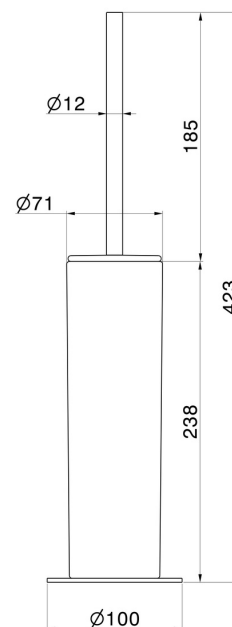

ROUND ACCESSORIES

67265.M0.072

Freestanding toilet brush holder with brush. White ceramic -
finish Copper Satin

Copper Satin

FEATURES

Material
Installation

Ceramic
Freestanding

TECHNICAL DRAWING

ROUND ACCESSORIES

67265.M0.072

Freestanding toilet brush holder with brush. White ceramic - finish Copper Satin

AVAILABLE FINISHES

M0.072

Copper Satin

01.014

finish Matt White