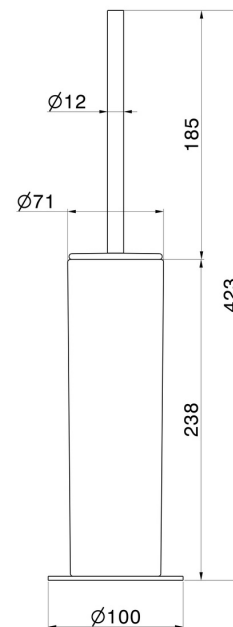

ROUND ACCESSORIES

67265.M0.075

Freestanding toilet brush holder with brush. White ceramic -
finish Copper Glossy

FEATURES

Material	Ceramic
Installation	Freestanding

TECHNICAL DRAWING

ROUND ACCESSORIES

67265.M0.075

21.018

finish Chrome

47.083

finish Groove Bronze

58.061

finish PVD Copper Bronze

58.063

finish PVD Gun Metal