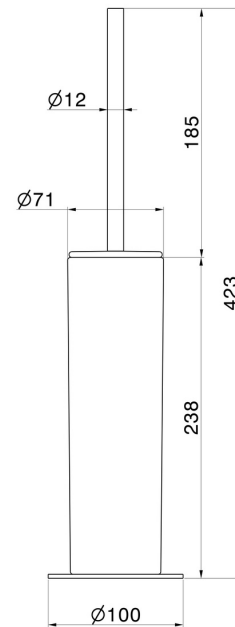

ROUND ACCESSORIES

67265.M0.077

Freestanding toilet brush holder with brush. White ceramic -
finish Carbon Satin

Carbon Satin

FEATURES

Material	Ceramic
Installation	Freestanding

TECHNICAL DRAWING

ROUND ACCESSORIES

67265.M0.077

Freestanding toilet brush holder with brush. White ceramic - finish Carbon Satin

AVAILABLE FINISHES

M0.077

Carbon Satin

01.014

finish Matt White

01.093

finish Matt Black

21.018

finish Chrome

47.083

finish Groove Bronze

58.061

finish PVD Copper Bronze

58.063