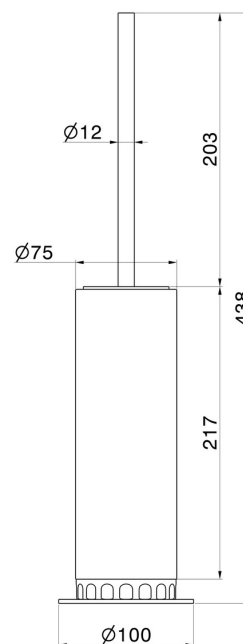

IONIKA ALLURE ACCESORIES

73765.21.018

Freestanding toilet brush holder with brush. White marble -
finish Chrome

Chrome

FEATURES

Material
Installation

Marble
Freestanding

TECHNICAL DRAWING