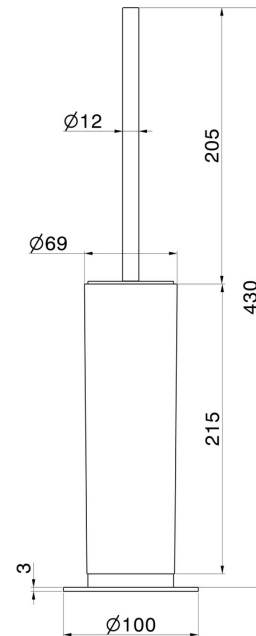

X-STEEL ACCESSORIES

73265X.50.050

Freestanding toilet brush holder with brush. White resin - finish
Stainless Steel

FEATURES

Material	Resin
Installation	Freestanding

TECHNICAL DRAWING

X-STEEL ACCESSORIES

73265X.50.050

Freestanding toilet brush holder with brush. White resin - finish Stainless Steel

AVAILABLE FINISHES

50.050

Stainless Steel

59.064

finish PVD Brushed Gun Metal

59.067

finish PVD Brushed Copper Bronze