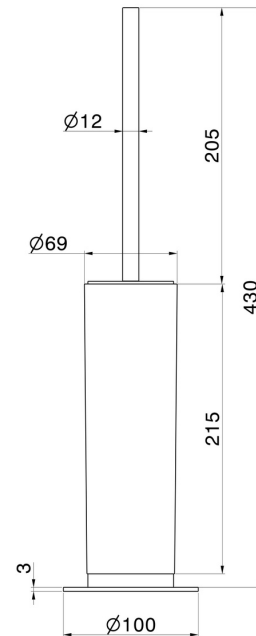

X-STEEL ACCESSORIES

73265X.59.064

Freestanding toilet brush holder with brush. White resin - finish
PVD Brushed Gun Metal

PVD Brushed Gun Metal

FEATURES

Material	Resin
Installation	Freestanding

TECHNICAL DRAWING

X-STEEL ACCESSORIES

73265X.59.064

Freestanding toilet brush holder with brush. White resin - finish PVD Brushed Gun Metal

AVAILABLE FINISHES

59.064

PVD Brushed Gun Metal

50.050

finish Stainless Steel