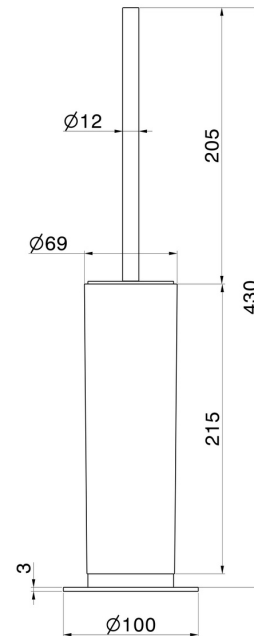

X-STEEL ACCESSORIES

73265X.59.067

Freestanding toilet brush holder with brush. White resin - finish
PVD Brushed Copper Bronze

PVD Brushed Copper Bronze

FEATURES

Material

Resin

Installation

Freestanding

TECHNICAL DRAWING

X-STEEL ACCESSORIES

73265X.59.067

Freestanding toilet brush holder with brush. White resin - finish PVD Brushed Copper Bronze

AVAILABLE FINISHES

59.067

PVD Brushed Copper Bronze