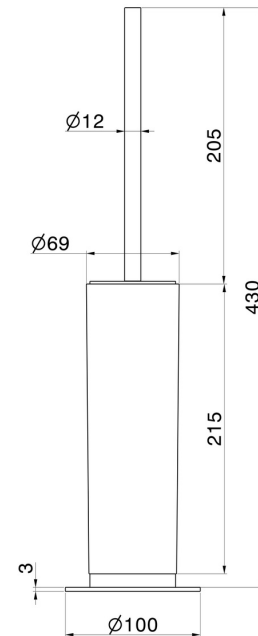

X-STEEL ACCESSORIES

73265X.59.097

Freestanding toilet brush holder with brush. White resin - finish
PVD Brushed Gold

PVD Brushed Gold

FEATURES

Material
Installation

Resin
Freestanding

TECHNICAL DRAWING

X-STEEL ACCESSORIES

73265X.59.097

Freestanding toilet brush holder with brush. White resin - finish PVD Brushed Gold

AVAILABLE FINISHES

59.097

PVD Brushed Gold

50.050

finish Stainless Steel