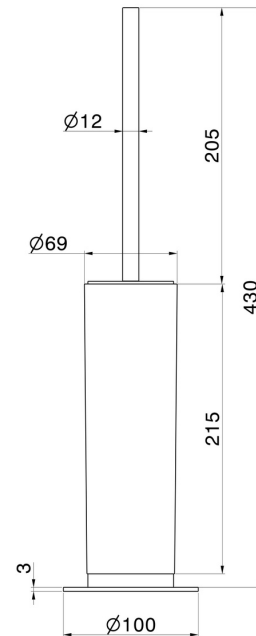

X-STEEL ACCESSORIES

73265X.59.098

Freestanding toilet brush holder with brush. White resin - finish
PVD Brushed Pale Gold

PVD Brushed Pale Gold

FEATURES

Material	Resin
Installation	Freestanding

TECHNICAL DRAWING

X-STEEL ACCESSORIES

73265X.59.098

Freestanding toilet brush holder with brush. White resin - finish PVD Brushed Pale Gold

AVAILABLE FINISHES

59.098

PVD Brushed Pale Gold

50.050

finish Stainless Steel